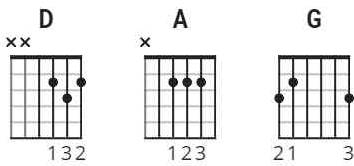

## CHORDS

3/4 Time with Bass-Pluck Down Strum

Ch. Bass  
G= 6  
A= 5  
D= 4

Pluck Bass, matching chord above, then strum chord twice.  
So it should be Pluck, Strum, Strum.  
Pluck, Strum, Strum etc...

[Chorus]

[Verse]

**D**  
I guess you could say I'm a loner,  
**A**  
A cowboy outlaw tough and proud,  
  
I could have lots of friends if I wanted,  
But then I wouldn't stand out from the  
**D**  
crowd.  
  
Some folks say that I'm egotistical,  
**G**  
Hell, I don't even know what that means,  
**D**  
I guess it has something to do with the  
way  
**A** **D**  
That I fill out my skin tight blue jeans.